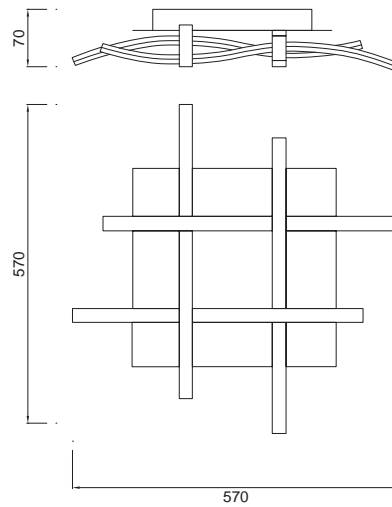

4984_Plafón - Ceiling Lamp / 4999_DIMMABLE_Plafón - Ceiling Lamp

[26]

REF.4984

LED 34W 3000K 2600lm - 100/240V

Plata - Silver

Cromo - Chrome

Difusor Acrílico - Acrylic Diffuser

REF.4999_DIMMABLE

LED 34W 3000K 2600lm - 220/240V

Plata - Silver

Cromo - Chrome

Difusor Acrílico - Acrylic Diffuser

4985_Aplique - Wall Lamp / 5000_DIMMABLE_Aplique - Wall Lamp