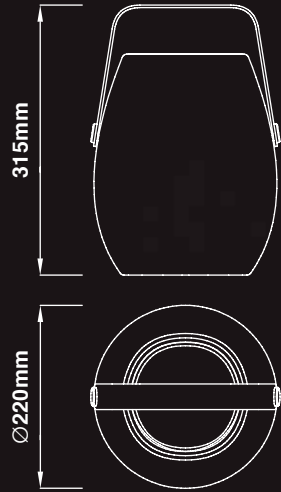

BARREL

REF.3695

- Conexión bluetooth desde el móvil/tablet para música.
- Mando a distancia para control de:
  Música, intensidad de luz y control RGB.
- Bluetooth connection with smartphone/tablet.
- Remote control for:
  Music, dimmable light and RGB control.

LED 3W RGBW

A++ A+ A

LED Inside
IP44
10W
Bluetooth
Remote Control
2 Years Warranty
Battery inside
Working 6-9 hours
CE
Recycling symbol